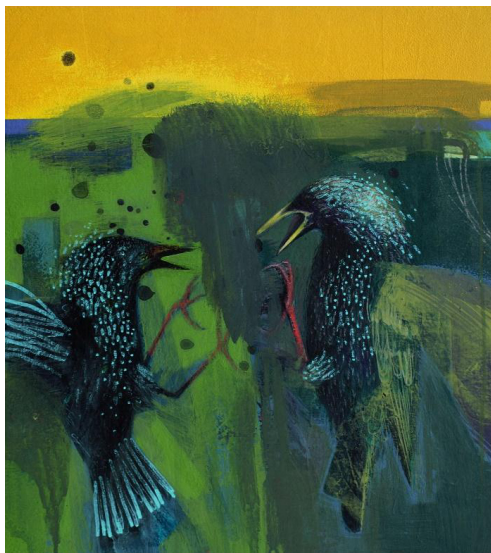

Starlings Squabbling

Acrylic and Collage on Panel
40cm x 36cm
£500

For further information about any of the artworks listed, please contact the gallery by email at galleryforty-nine@live.co.uk.