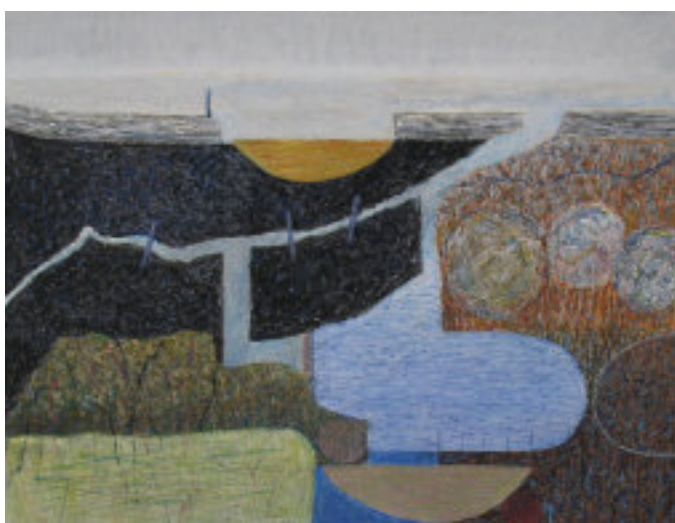

**'Core (Study)'** by Rob Moore

Oil on Board  
38cm x 43cm  
£225

**'Day Trip'** by Rob Moore

Oil on Board  
33cm x 38cm  
£200

For further information about any of the artworks listed, please contact the gallery by email at [galleryforty-nine@live.co.uk](mailto:galleryforty-nine@live.co.uk).

**'Esplanade'** by Rob Moore

Oil on Canvas  
52cm x 67cm  
£575

**'Limbo'** by Rob Moore

Oil Paster  
53cm x 63cm  
£300

**'Melt'** by Rob Moore

Oil on Board  
34cm x 31cm  
**SOLD**

For further information about any of the artworks listed, please contact the gallery by email at [galleryforty-nine@live.co.uk](mailto:galleryforty-nine@live.co.uk).