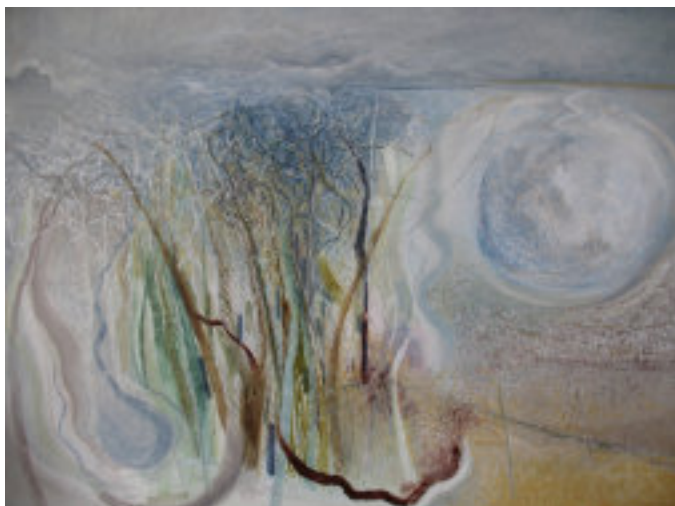

**'Core (Study)'** by Rob Moore

Oil on Board  
38cm x 43cm  
£225

**'Day Trip'** by Rob Moore

Oil on Board  
33cm x 38cm  
£200

For further information about any of the artworks listed, please contact the gallery by email at [galleryforty-nine@live.co.uk](mailto:galleryforty-nine@live.co.uk).

**'Esplanade'** by Rob Moore

Oil on Canvas  
52cm x 67cm  
£575

**'Limbo'** by Rob Moore

Oil Paster  
53cm x 63cm  
£300

**'Melt'** by Rob Moore

Oil on Board  
34cm x 31cm  
**SOLD**

For further information about any of the artworks listed, please contact the gallery by email at [galleryforty-nine@live.co.uk](mailto:galleryforty-nine@live.co.uk).