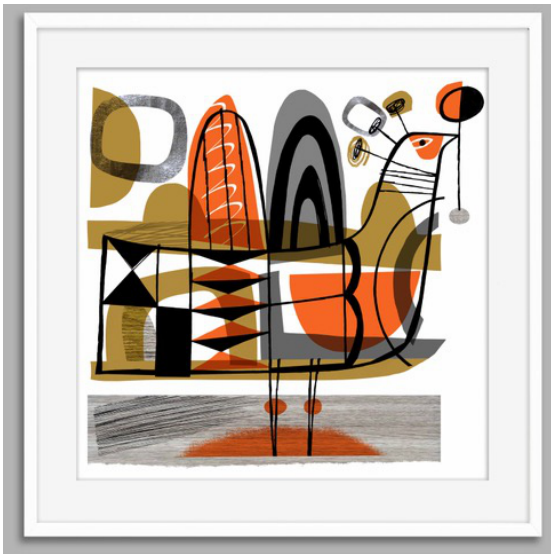

Artwork Size: A4

Frame Size: 33cm x 45cm

£90

'Circle Bowl' by Gillian Martin

Giclée Print

Artwork Size: 40cm x 40cm

Frame Size: 53cm x 53cm

£150

'Clappison Bud Vase' by Gillian Martin

Giclée Print

Artwork Size: 30cm x 30cm

Frame Size: 38cm x 38cm

£120

For further information about any of the artworks listed, please contact the gallery by email at galleryforty-nine@live.co.uk.

'Coral Vase' by Gillian Martin

Giclée Print

Artwork Size: A4

Frame Size: 28cm x 33cm

£80

'Festival' by Gillian Martin

Giclée Print

Artwork Size: 40cm x 40cm

Frame Size: 53cm x 53cm

£150

'Geometric Bird' by Gillian Martin

Giclée Print

Artwork Size: 30cm x 30cm

Frame Size: 38cm x 38cm

£120

For further information about any of the artworks listed, please contact the gallery by email at galleryforty-nine@live.co.uk.