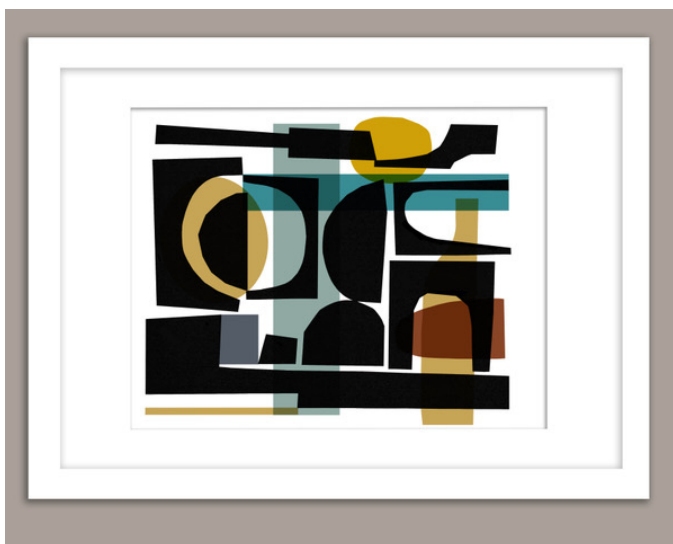

EXHIBITION CATALOGUE

Take Two

Exhibition of original paintings and giclée prints by
Gillian Martin and **Lindsey Tyson**.

GALLERY FORTY-NINE, BRIDLINGTON

'Abstract Landscape' by Gillian Martin

Giclée Print

Artwork Size: A4

Frame Size: 33cm x 45cm

£90

'Circle Bowl' by Gillian Martin

Giclée Print

Artwork Size: 40cm x 40cm

Frame Size: 53cm x 53cm

£150

'Clappison Bud Vase' by Gillian Martin

Giclée Print

Artwork Size: 30cm x 30cm

Frame Size: 38cm x 38cm

£120

For further information about any of the artworks listed, please contact the gallery by email at galleryforty-nine@live.co.uk.