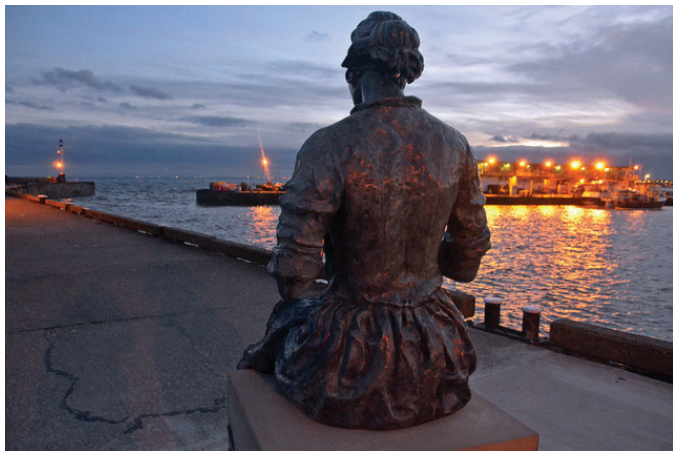

Gansey Girl - Waiting

High-Quality Print (Archival Ink and Epson Paper)

Available in the following image sizes: Large (16in x 12in), Medium (12in x 8in) and Small (8in x 6in).

Large: £32 (Mounted) / £25 (Unmounted)
Medium: £24 (Mounted) / £20 (Unmounted)
Small: £18 (Mounted) / £15 (Unmounted)