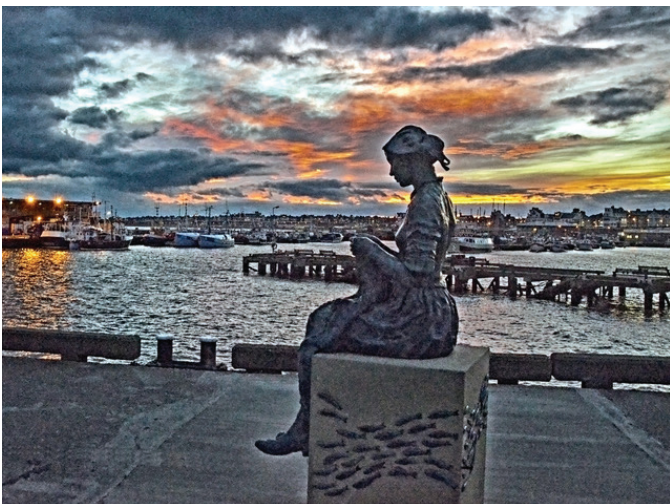

Gansey Girl - Evening

High-Quality Print (Archival Ink and Epson Paper)

Available in the following image sizes: Large (16in x 12in), Medium (12in x 8in) and Small (8in x 6in).

Large: £32 (Mounted) / £25 (Unmounted)
Medium: £24 (Mounted) / £20 (Unmounted)
Small: £18 (Mounted) / £15 (Unmounted)

For further information about any of the artworks listed, please contact the gallery by email at galleryforty-nine@live.co.uk.