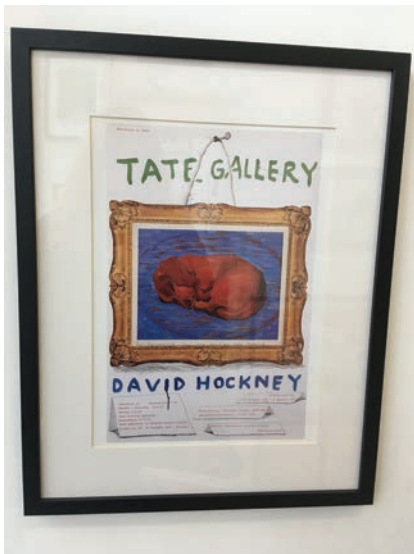

£80 (Framed)

For further information about any of the artworks listed, please contact the gallery by email at [galleryforty-nine@live.co.uk](mailto:galleryforty-nine@live.co.uk).

**Tyler Graphics (Tulips in a Vase) -**  
Poster by David Hockney

Fascimile print from the book *Off The Wall: A Collection of David Hockney's Posters*.

**SOLD**

**Tate Gallery (Dachshund) -** Poster by David Hockney

Fascimile print from the book *Off The Wall: A Collection of David Hockney's Posters*.