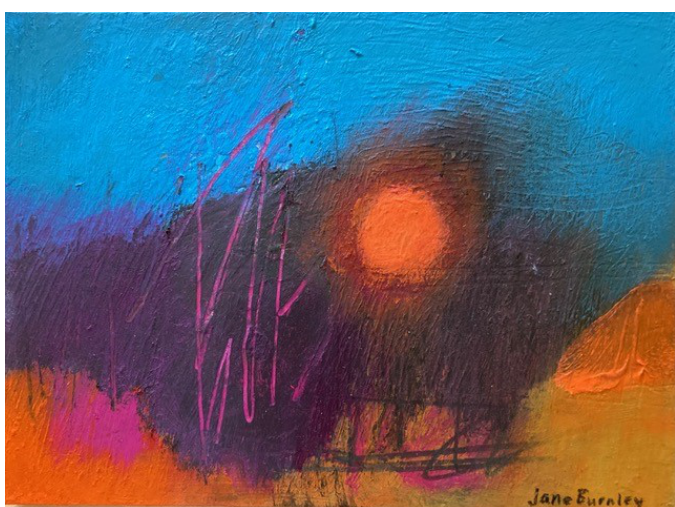

**'Light on the Horizon'** by Jane Burnley

200mm x 200mm

£225

**'Orange-Eyed Fish'** by Jane Burnley

135mm x 100mm

£145

For further information about any of the artworks listed, please contact the gallery by email at [galleryforty-nine@live.co.uk](mailto:galleryforty-nine@live.co.uk).

**'Seagull'** by Jane Burnley

185mm x 140mm

£200

**'Serendipity'** by Jane Burnley

190mm x 140mm

£165

**'Shoreline'** by Jane Burnley

190mm x 190mm